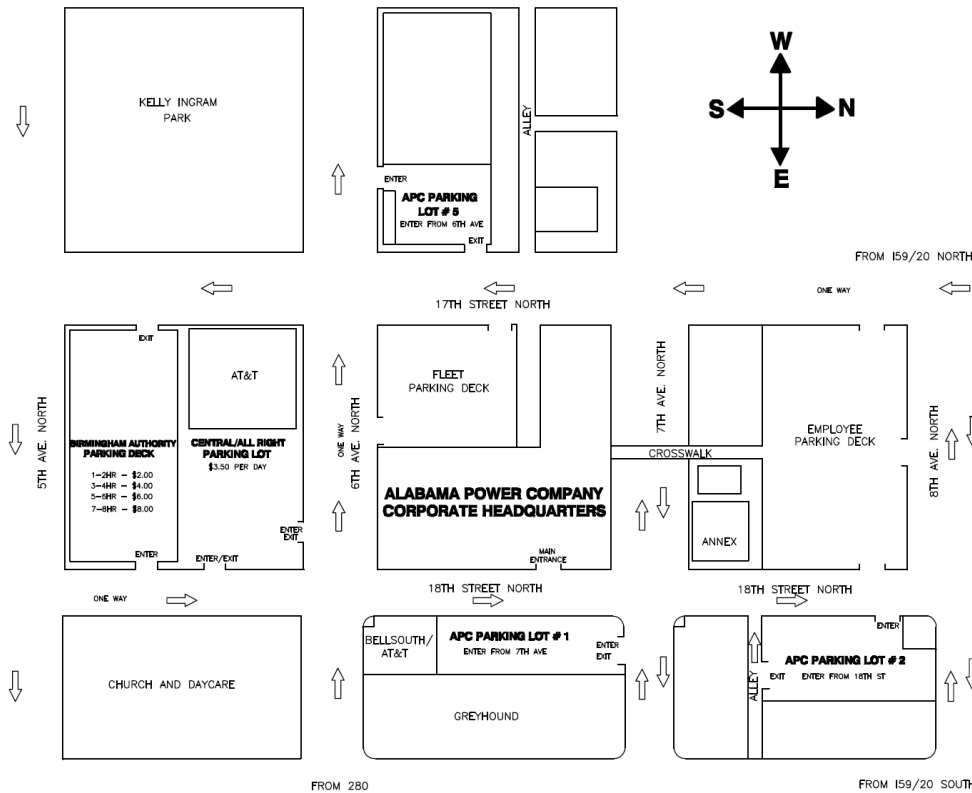

Parking:

APC visitors parking lot #1 (enter from 7th Avenue North)

APC visitors parking lot #2 (enter from 18th Street North)

APC visitors parking lot #5 (enter from 6th Avenue North)

Central/All Right parking lot at the corner of 6th Avenue North and 18th Street North. Cost $3.50 per day.

Birmingham Parking Authority deck located at the corner of 5th Avenue North and 18th Street North. Cost $8 per day. (Cost begins at $2 for up to two hours.)

PARKING NEAR APC CORPORATE HEADQUARTERS

Hotels near Birmingham, AL

Sheraton Birmingham

2101 Richard Arrington Jr, Birmingham AL 35203

Hampton Inn Birmingham Tutwiler

2021 Park Place North, Birmingham AL 35203

Courtyard Marriot Birmingham Downtown at UAB

1820 5th Avenue South, Birmingham AL 35233

Embassy Suites Birmingham

2300 Woodcrest Place, Birmingham AL 35209